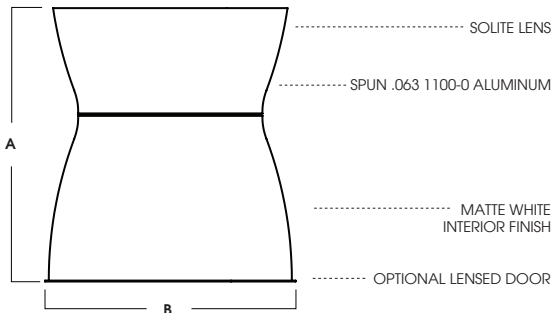

SERIES	A	B
ME1314	14.4	13.9
ME1816	18.1	16.7

WATTAGE TO LUMENS UPDATE			
CURRENT PART NUMBER EXAMPLE	PREVIOUS PART NUMBER EXAMPLE	SOURCE LUMENS¹	SYSTEM WATTS
ME1314LEDGV15L	ME1314LEDGV14W	1500	9
ME1314LEDGV27L	ME1314LEDGV26W	2700	16
ME1314LEDGV37L	ME1314LEDGV37W	3700	23
ME1314LEDGV55L	N/A	5500	36

SERIES	LUMENS¹	CCT	DRIVER / DIMMING²	LENS	MOUNTING³	INTERIOR FINISH	FINISH⁷
ME1314LEDGV ME1816LEDGV	15L 1500 Lm 27L 2700 Lm 37L 3700 Lm 55L 5500 Lm	27K 2700K 30K 3000K 35K 3500K 40K 4000K 50K 5000K	EX Electronic Driver, 120V/277V DS10X 10% 0-10V Dimming, 120V/277V DO10X 1% 0-10V Dimming, 120V/277V DLTE1 Lutron 2 Wire Phase Dimming, 120V Only DL3EX Lutron ECO System Dimming, 120V/277V DL33X Lutron Hi Lume Dimming, 120V/277V	DOOR13GL 13" Door w/ Clear Lens DOOR13FG 13" Door w/ Frosted Glass DOOR18GL 18" Door w/ Clear Lens DOOR18FG 18" Door w/ Frosted Glass	HM⁴ Hang Straight HMA⁴ Hang Straight All Thread CD⁴ Cord / Cable Mount 3XCD 3 Cord Cable Mount with Cord EMERGENCY BATTERY OPTIONS EMCP7W 7W Canopy Mounted EM EMRM7W 7W Remote EM EMEN7W 7W Remote with Enclosure EMLN7W⁵ 7W In-Line EM (For Pendants)	MW⁶ Matte White MB⁶ Matte Black PT⁶ Platinum Silver GFI Gold Flake GAI Galvanized ORI Orange YLI Yellow BLI Blue GRI Green RDI Red	MW⁶ Matte White MB⁶ Matte Black PT⁶ Platinum Silver TW Textured White TB Textured Black MT Textured Silver BZ Bronze OB Oil Rubbed Bronze CH Charcoal GH Graphite AC Champagne SN Sun Gold BR Brecchia Rust AN Anodic Natural CO Copper Metallic CC Custom Color

EXAMPLE: ME1314LEDGV15L27KEX/DOOR13GL/3XCDCH

NOTES:
1 Normal Source Lumens at 3500K 2 Contact Factory for Additional Options 3 See Mounting Page for Details on Components and Finishes
4 Specify Length in Inches: See Mounting Page for Available Lengths 5 No EM On The Cord and Cable Mounting 6 Standard Finishes
7 Contact Factory for Special Finishes

PROJECT:	TYPE:
CAT. NO.:	

WWW.SPECLIGHT.COM • 994 JEFFERSON STREET, FALL RIVER, MA 02721 • 508.678.2303 FAX 508.678.2260